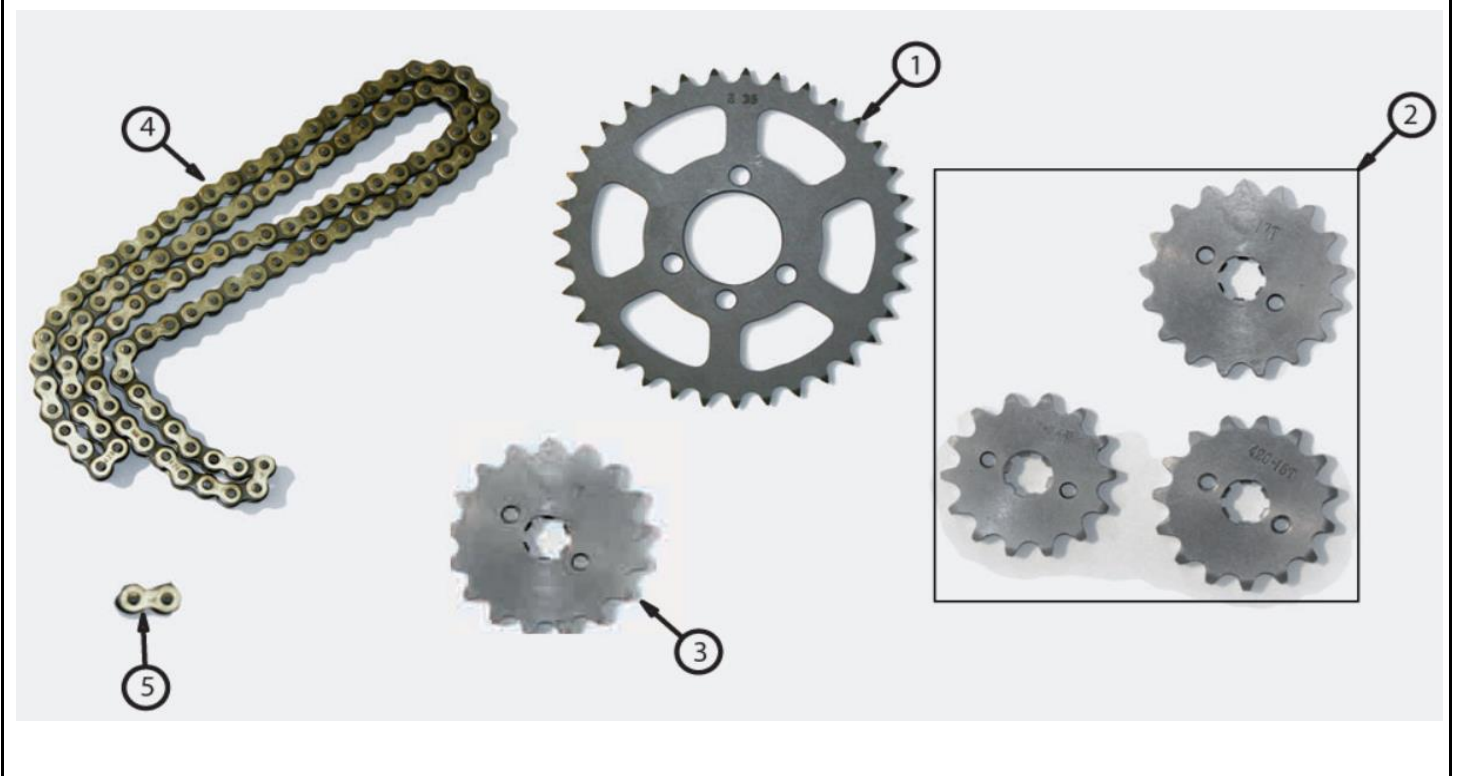

N.	Cod.	Description	Descrizione	Note
1	01.OT.0023.L	Sprocket hard anodising Ergal Z23	CORONA ERGAL DURO Z23	
1	01.OT.0024.L	Sprocket hard anodising Ergal Z24	CORONA ERGAL DURO Z24	
1	01.OT.0025.L	Sprocket hard anodising Ergal Z25	CORONA ERGAL DURO Z25	
1	01.OT.0026.L	Sprocket hard anodising Ergal Z26	CORONA ERGAL DURO Z26	
1	01.OT.0027.L	Sprocket hard anodising Ergal Z27	CORONA ERGAL DURO Z27	
1	01.OT.0028.L	Sprocket hard anodising Ergal Z28	CORONA ERGAL DURO Z28	
1	01.OT.0029.L	Sprocket hard anodising Ergal Z29	CORONA ERGAL DURO Z29	
1	01.OT.0030.L	Sprocket hard anodising Ergal Z30	CORONA ERGAL DURO Z30	
1	01.OT.0031.L	Sprocket hard anodising Ergal Z31	CORONA ERGAL DURO Z31	
1	01.OT.0032.L	Sprocket hard anodising Ergal Z32	CORONA ERGAL DURO Z32	
1	01.OT.0033.L	Sprocket hard anodising Ergal Z33	CORONA ERGAL DURO Z33	
1	01.OT.0034.L	Sprocket hard anodising Ergal Z34	CORONA ERGAL DURO Z34	
1	01.OT.0035.L	Sprocket hard anodising Ergal Z35	CORONA ERGAL DURO Z35	
1	01.OT.0036.L	Sprocket hard anodising Ergal Z36	CORONA ERGAL DURO Z36	
1	01.OT.0037.L	Sprocket hard anodising Ergal Z37	CORONA ERGAL DURO Z37	
1	01.OT.0038.L	Sprocket hard anodising Ergal Z38	CORONA ERGAL DURO Z38	
1	01.OT.0039.L	Sprocket hard anodising Ergal Z39	CORONA ERGAL DURO Z39	
2	01.OT.0001.L	Kit pinions 160 4S - Z14 / Z15 / Z17	KIT PIGNONI Z14 Z15 Z17 160 4S	
2	01.OT.0002.L	Kit pinions 190 e 110 A - Z15 / Z16	KIT PIGNONI Z15 Z16 190 e 110A	
2	01.OT.0003.L	Kit pinions 110 4S - Z15 / Z16 / Z17	KIT PIGNONI Z14 Z16 Z17 110 4S	
3	01.OT.0007.L	Pinion 420 - Z13	PIGNONE Z13 - 420	
3	01.OT.0004.L	Pinion 420 - Z14	PIGNONE Z14 - 420	
3	01.OT.0005.L	Pinion 420 - Z15	PIGNONE Z15 - 420	
3	01.TR.0003.L	Pinion 420 - Z16	PIGNONE Z16 - 420	
3	01.OT.0006.L	Pinion 420 - Z17	PIGNONE Z17 - 420	
4	01.TR.0007.L	Chain 420 L100 - Regina Chain	CATENA REGINA 420 L100	
4	01.TR.0020.L	Chain 420 L98 - Regina 110/160 EVO	CATENA REGINA 420 L98 110/160 EVO	
5	01.TR.0008.L	Regina Chain join link	MAGLIA GIUNZ CATENA REGINA